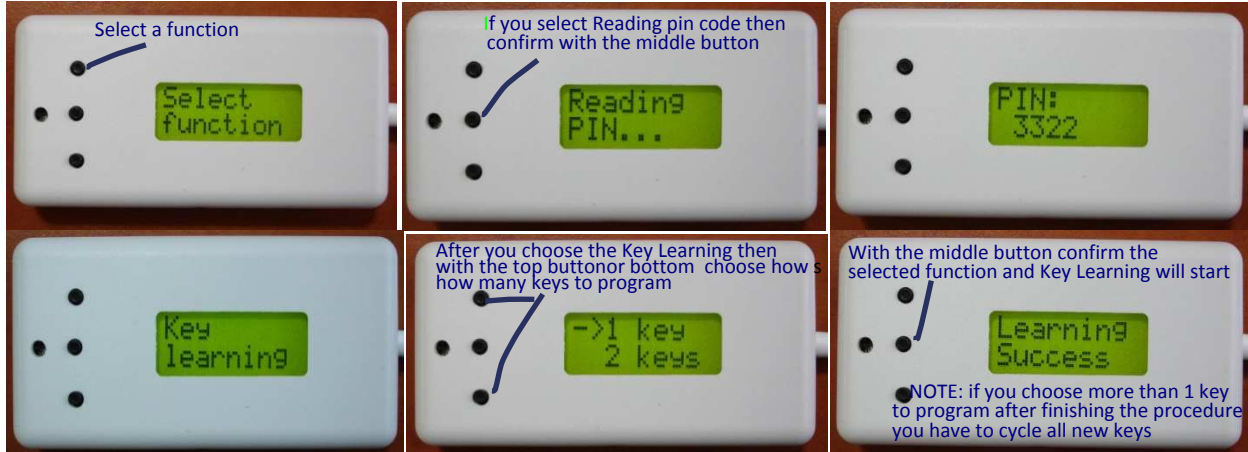

## VAG PIN code reader/Key programming device via OBDII

Thank You for choosing our products! You really have a tool which will help in your work. Using our equipment you will not need anymore to looking for different tools and to invest money. Device is equipped with Display, 3 buttons from where can be defined functionality of device. Very easy for usage.

**DEVICE** is intended for locksmith workshops, auto services, auto houses. Device can help in all cases when it need to add blank keys (or transponders) to VAG Group vehicles – Volkswagen, Audi, Seat, Skoda, Porsche Cayenne, Bentley Continental

Device can perform easy following functions:

1. Read PIN code (included coverage of EDC16/MED9/EDC17/MED17)
2. Programming of keys/transponders – 1,2,3 or 4